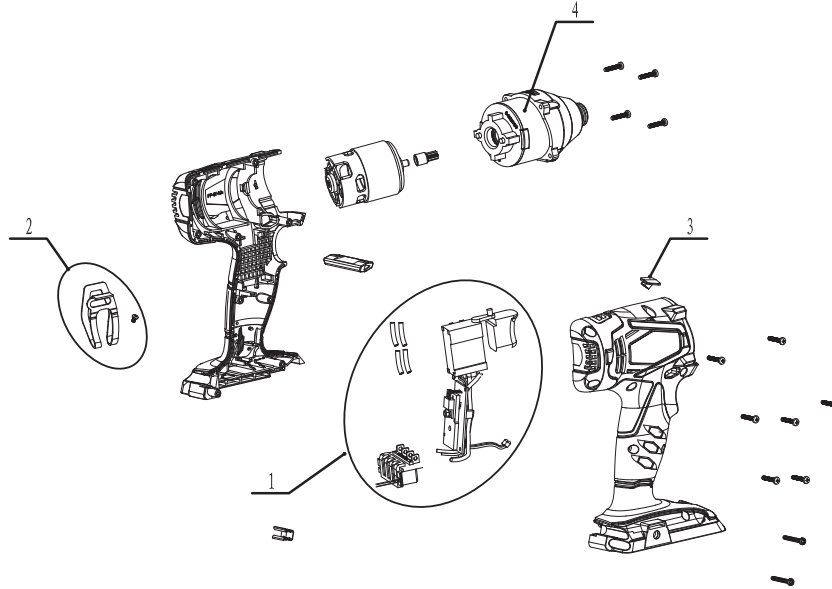

Power Tool G24ID,3801307

Power Tool G24ID, 3801307

Pos	PNC	Description	Qty	UOM
1	RA31111796	PCB Board Assembly	1	set
		PCB Board Assembly		
		shrinkable tube	10	CM
		battery socket assembly	1	piece
		Protector and PCB Board Assembly	1	piece
		red wire	12	CM
		Speed-control Switch	1	piece
		yellow glue	0	KG
2	RA33307784	Belt Clip Assembly	1	set
		Belt Clip Assembly		
		Belt Clip	1	piece
		Screw Of Blet Clip	1	piece
3	RA34111784	LED Lamp-chimney	1	set
		LED Lamp-Chimney	1	piece
4	RA31113796	Gear Box Assembly	1	set
		Gear Box Assembly		
		motor plate	1	piece
		screw	2	piece
		bearing	1	piece
		annular gear	1	piece
		pin	3	piece
		planetary gear	3	piece
		washer	1	piece
		shaft	1	piece
		sping sleeve	1	piece
		spring	1	piece
		steel ball gasket	1	piece
		steel ball	18	piece
		pounding head	1	piece
		steel ball	2	piece
		output shaft	1	piece
		nylon washer	1	piece
		steel wire ring for hole	1	piece
		sleeve	1	piece
		gear box front housing	1	piece
		sleeve	1	piece
		steel ball	2	piece
		spring	1	piece

Pos	PNC	Description	Qty	UOM
		gasket	1	piece
		steel wire ring for shaft	1	piece
		rubber cover	1	piece
		oil	0,01	KG

Brushed impact driver, 31000796

Brushed impact driver, 31000796: 37032B、3800662、3802607UC、32047、3801307、3802307、3802307RU、3500307、3802207、1301002、37032C、3500162、37032A、37012D、3801307RU

Pos	PNC	Description	Qty	UOM
		Sleeve	1	piece
		Gear box front housing	1	piece
		Sleeve	1	piece
		Steel ball	2	piece
		Spring	1	piece
		Gasket	1	piece
		Steel wire ring for shaft	1	piece
		Rubber cover	1	piece
		Oil	0,006	KG