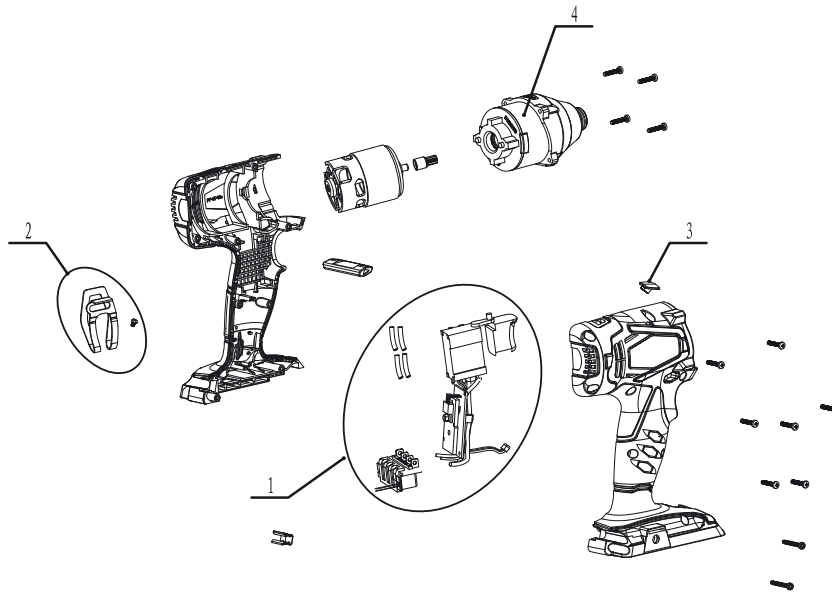

Power Tool G24ID,3801307

Power Tool G24ID, 3801307

Pos	PNC	Description	Qty	UOM
1	RA31111796	PCB Board Assembly	1	set
		PCB Board Assembly		
		shrinkable tube	10	CM
		battery socket assembly	1	piece
		Protector and PCB Board Assembly	1	piece
		red wire	12	CM
		Speed-control Switch	1	piece
		yellow glue	0	KG
2	RA33307784	Belt Clip Assembly	1	set
		Belt Clip Assembly		
		Belt Clip	1	piece
		Screw Of Blet Clip	1	piece
3	RA34111784	LED Lamp-chimney	1	set
		LED Lamp-Chimney	1	piece
4	RA31113796	Gear Box Assembly	1	set
		Gear Box Assembly		
		motor plate	1	piece
		screw	2	piece
		bearing	1	piece
		annular gear	1	piece
		pin	3	piece
		planetary gear	3	piece
		washer	1	piece
		shaft	1	piece
		sping sleeve	1	piece
		spring	1	piece
		steel ball gasket	1	piece
		steel ball	18	piece
		pounding head	1	piece
		steel ball	2	piece
		output shaft	1	piece
		nylon washer	1	piece
		steel wire ring for hole	1	piece
		sleeve	1	piece
		gear box front housing	1	piece
		sleeve	1	piece
		steel ball	2	piece
		spring	1	piece

Pos	PNC	Description	Qty	UOM
		gasket	1	piece
		steel wire ring for shaft	1	piece
		rubber cover	1	piece
		oil	0,01	KG

Brushed impact driver, 31000796

Brushed impact driver, 31000796: 37032B、3800662、3802607UC、32047、3801307、3802307、3802307RU、3500307、3802207、1301002、37032C、3500162、37032A、37012D、3801307RU

Pos	PNC	Description	Qty	UOM
		Sleeve	1	piece
		Gear box front housing	1	piece
		Sleeve	1	piece
		Steel ball	2	piece
		Spring	1	piece
		Gasket	1	piece
		Steel wire ring for shaft	1	piece
		Rubber cover	1	piece
		Oil	0,006	KG